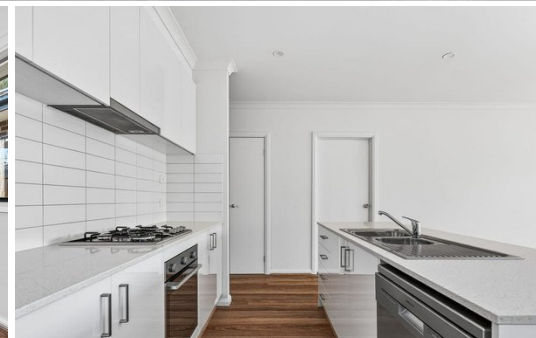

FOR RENT

5 Cornelius Close, MELTON SOUTH

Cosy Family Home!

- Very nice two bedroom property in the heart of Melton South
- Two bedrooms, master bedroom with WIR & Ensuite
- Other bedroom with built in robes
- Open plan dining and kitchen area with stainless steel appliances
- kitchen open to the dining & family area
- Main bathroom
- Extras: split-system heating and cooling, dishwasher, European laundry & floor board all over the property and much more
- Single garage with remote control & internal access
- Low maintenance front & backyard