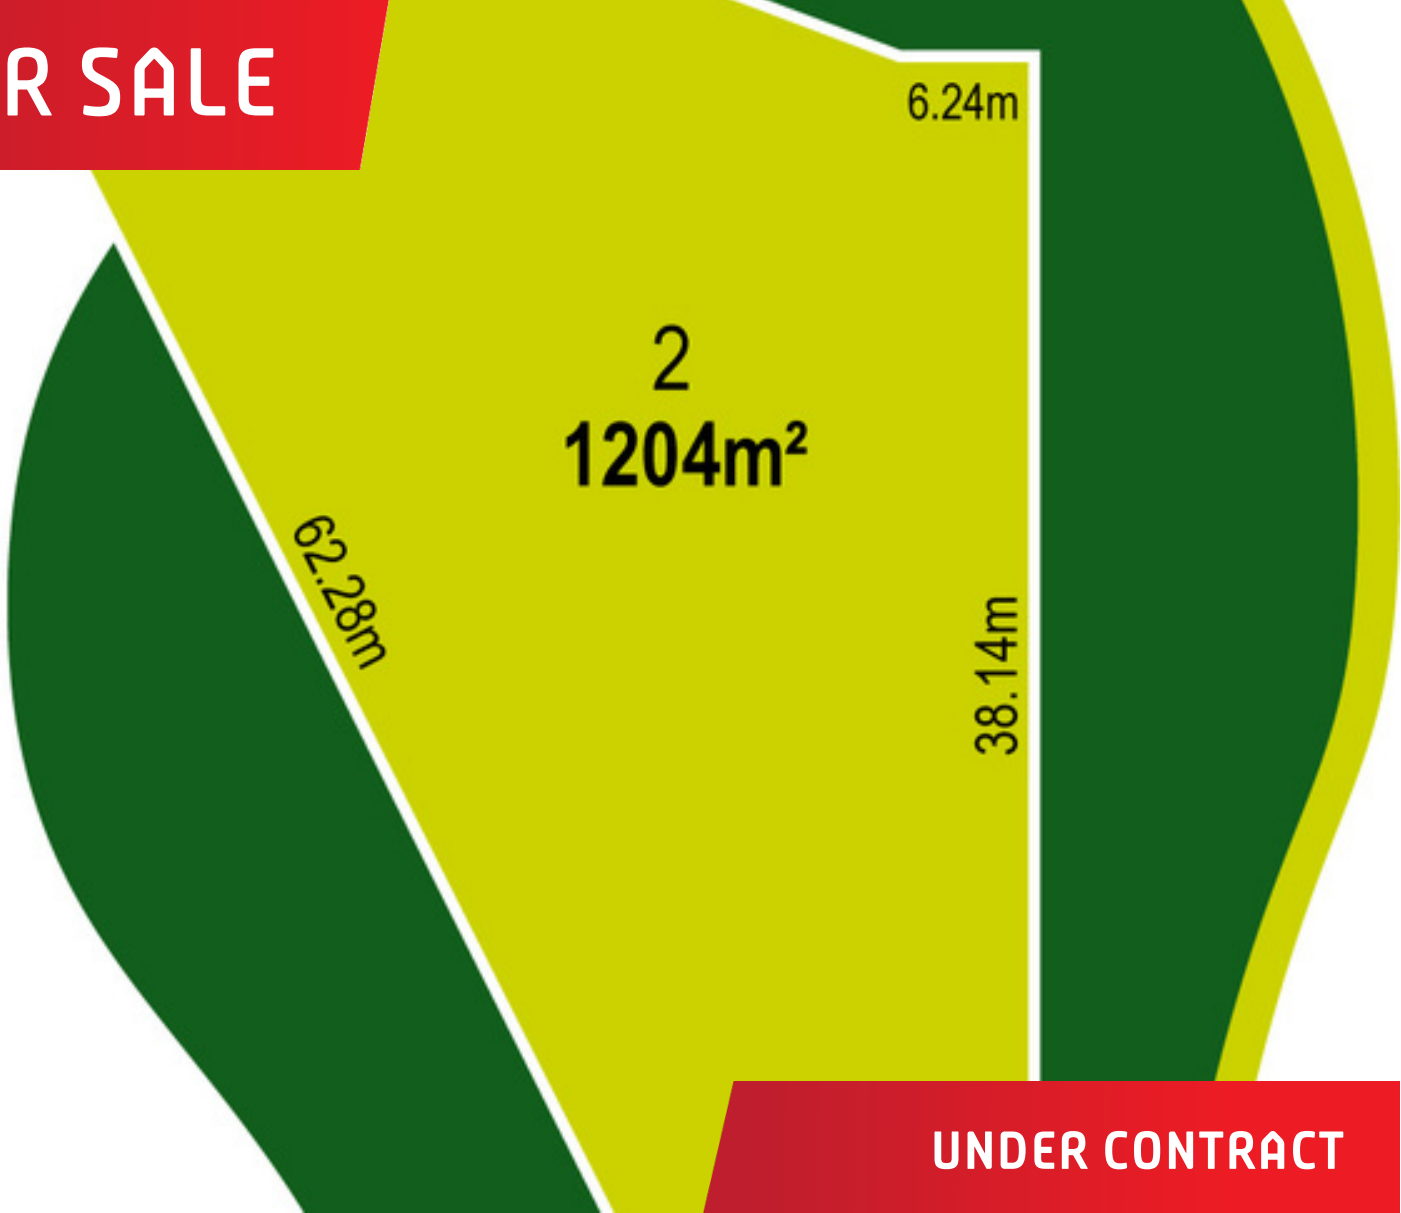

FOR SALE

UNDER CONTRACT

CONTACT Professionals Taylors Lakes - 03 9390 9400
taylorslakes@professionals.com.au

OFFICE taylors lakes - (03) 9390 9400

ADDRESS Shop 27 Taylors Lakes Shopping Centre, taylors lakes

WEBSITE professionalstaylorslakes.com.au/642811

facebook.com/pages/Professionals-Real-Estate-

1204.0m²

23a Faye Crescent, Keilor

Senstional 1204sqm Allotment in the best location!

Build your new home on this large land parcel and enjoy the benefits this community can offer. Land 1204sqm!